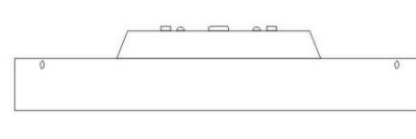

Series: Innox
Brand: Milan
Division: Design
Mounting Type: Surface
Mounting Location: Ceiling
Subcategory: Ambient

PHYSICAL

Shape: Round
Diameter (mm): 370
Diameter (in): 14 1/2
Height (mm): 76
Height (in): 3
Weight (kg): 3.6
Weight (lbs): 8
Diffuser: White Acid-etched Satin Opal Glass
Fixture Finish: SST
Fixture Material: Glass / Aluminum

LED

OPTICAL

RATINGS AND CERTIFICATIONS

Certified By: CSA Certified to UL and CSA Standards
IP rating: IP20

370mm 14 9/16"

76mm 3"

D92071

PROJECT	_____
TYPE	_____
NOTES	_____
QUANTITY	_____
DATE	_____

GENERAL

Series: Inoxx
Brand: Milan
Division: Design
Mounting Type: Surface
Mounting Location: Ceiling
Subcategory: Ambient

PHYSICAL

Shape: Round
Diameter (mm): 500
Diameter (in): 19 1/4
Height (mm): 76
Height (in): 3
Weight (kg): 4.5
Weight (lbs): 10
Diffuser: White Acid-etched Satin Opal Glass
Fixture Finish: SST
Fixture Material: Glass / Aluminum